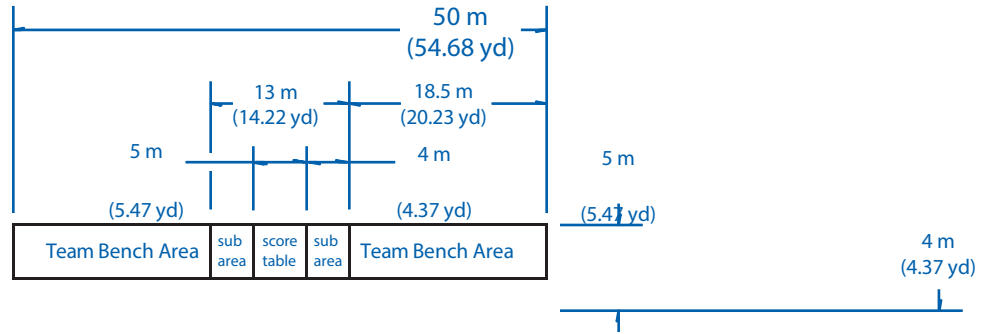

FIL Unified Men's and Women's Lacrosse Field

Markings and labels for the Women's game only

• 110 metre X 60 metre playing field

- all black lines on this diagram are field markings
- all blue lines are diagram labels only

NOTE

- women's goal area fan to be marked as per FIL women's rulebook
- all lines are 5.1 cm (2 inches) wide

Location of markings for the Women's game

Diagram # 1