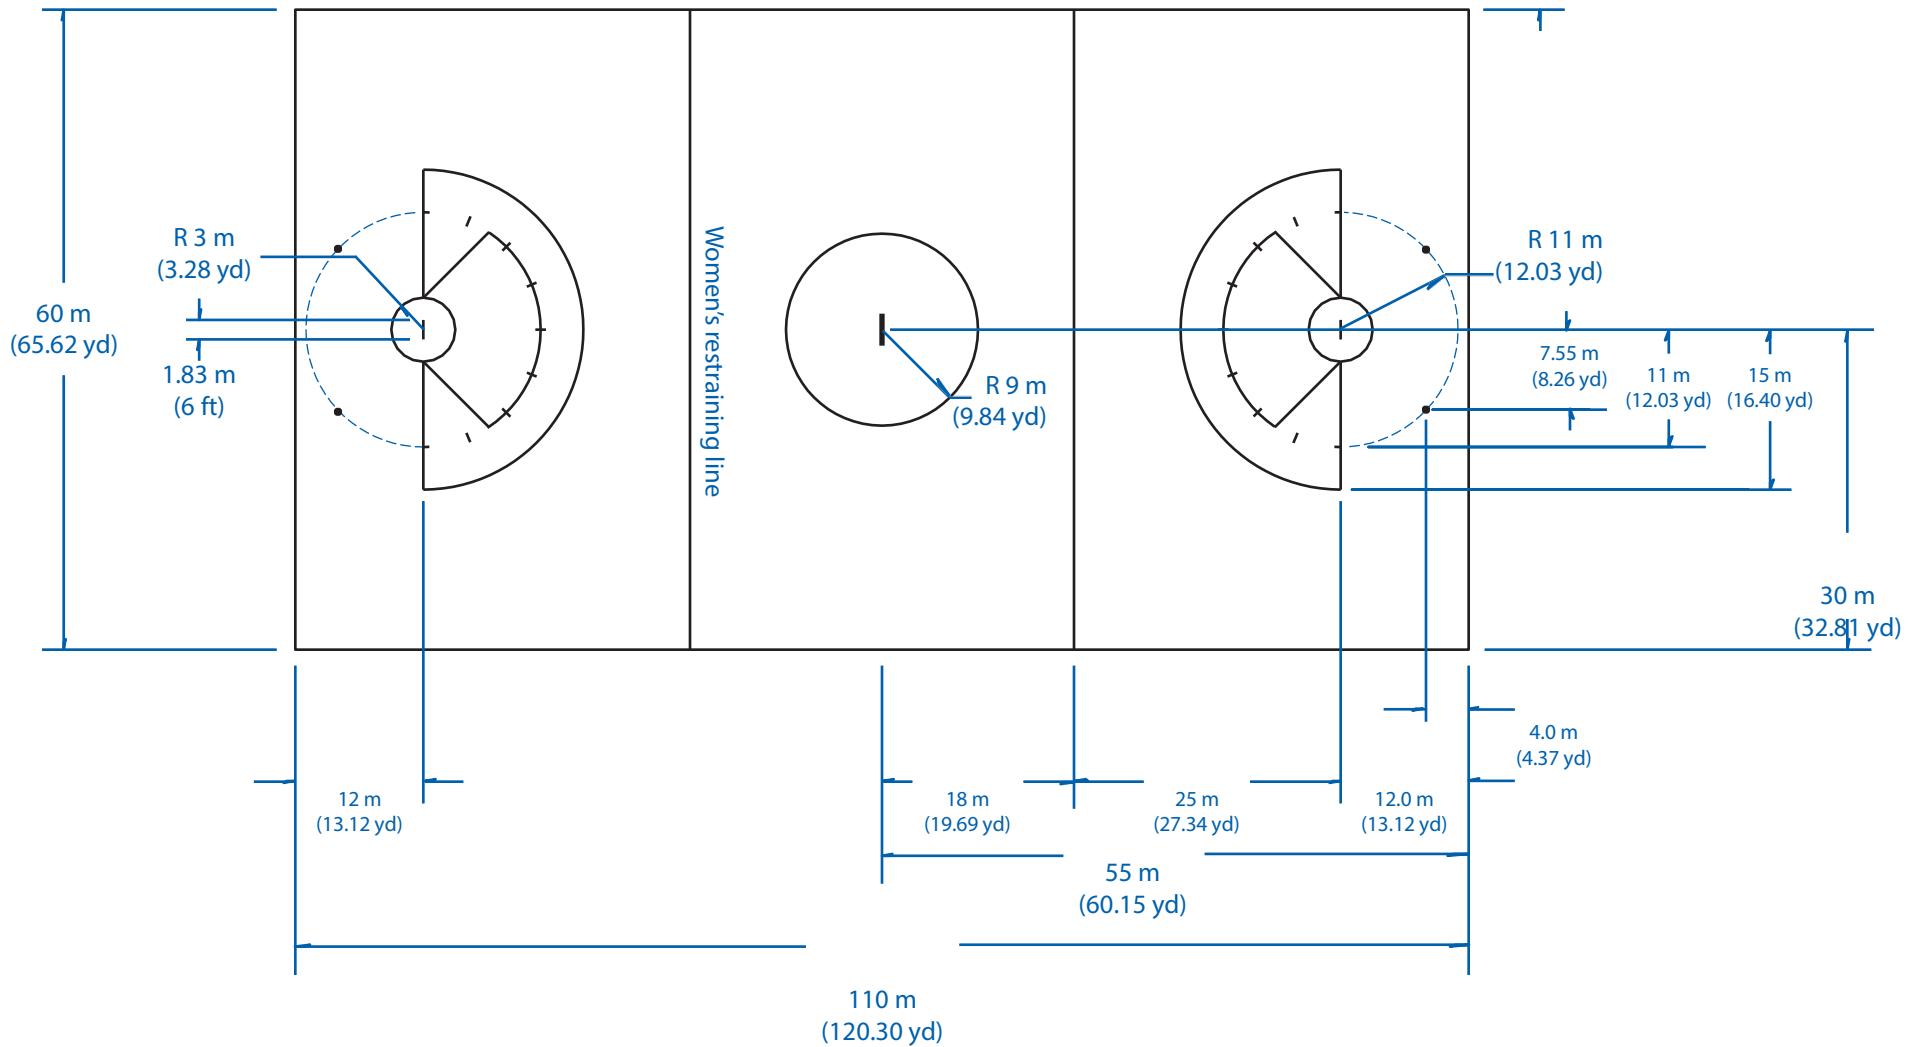

FIL Unified Men's and Women's Lacrosse Field

Markings and labels for the Women's game only

• 110 metre X 60 metre playing field

- all black lines on this diagram are field markings
- all blue lines are diagram labels only

NOTE

- women's goal area fan to be marked as per FIL women's rulebook
- all lines are 5.1 cm (2 inches) wide

Location of markings for the Women's game

Diagram # 1