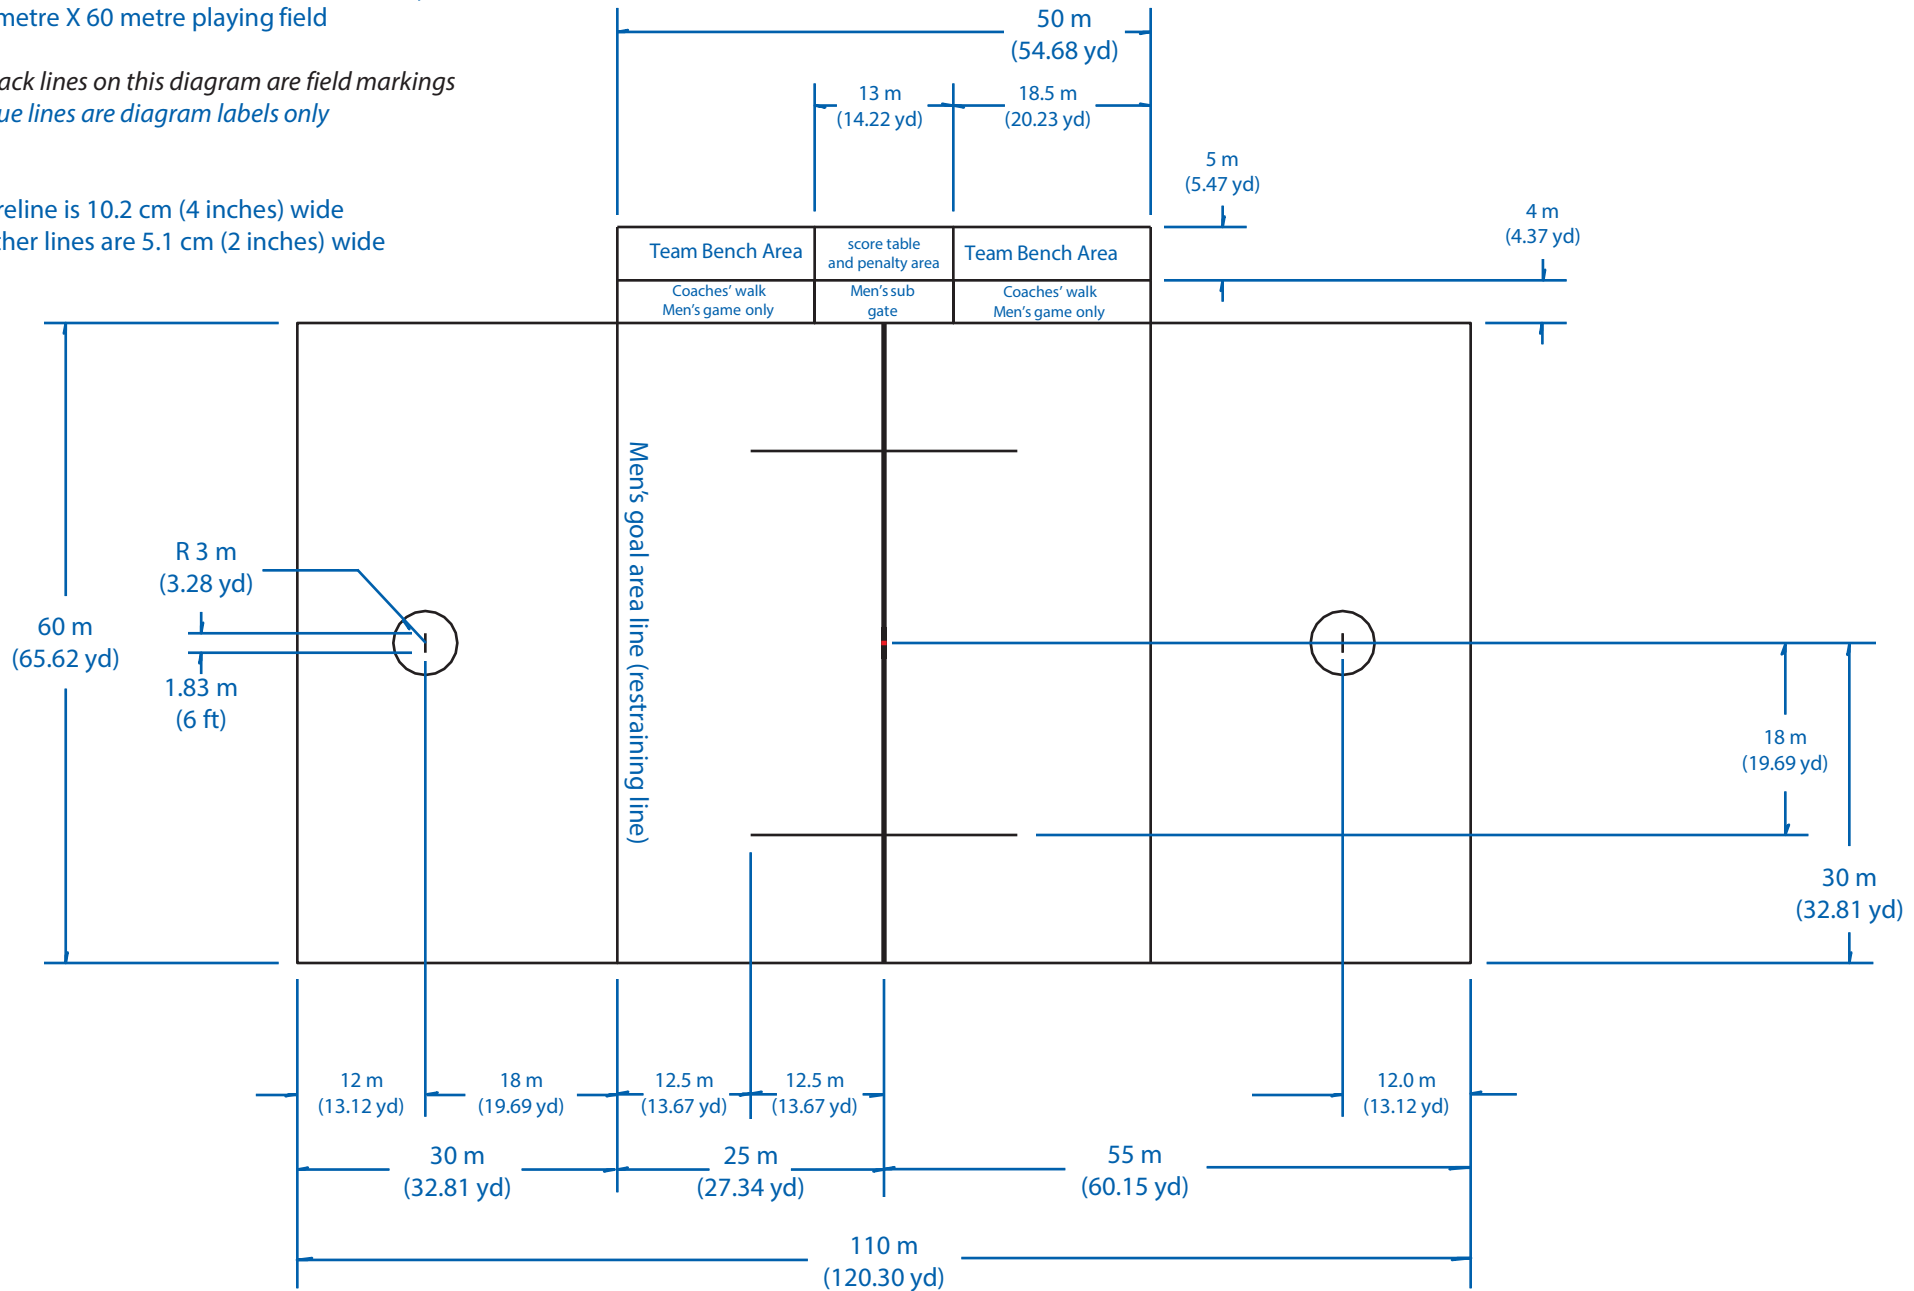

# FIL Unified Men's and Women's Lacrosse Field

- Approved at the 2012 FIL General Assembly
- 110 metre X 60 metre playing field

- all black lines on this diagram are field markings
- all blue lines are diagram labels only

## NOTE

- centreline is 10.2 cm (4 inches) wide
- all other lines are 5.1 cm (2 inches) wide

Location of markings for the Men's game

Diagram # 2